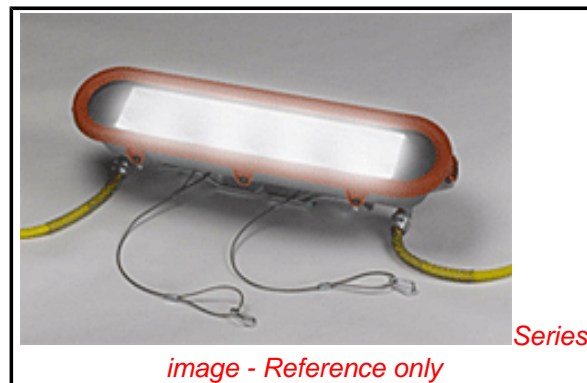

Reference - Drawing Numbers

Product Specification	PS-130243-002
Sales Drawing	SD-130243-1001

image - Reference only

EU RoHS

**ELV and RoHS
Compliant**

REACH SVHC

Not Reviewed

Low-Halogen Status